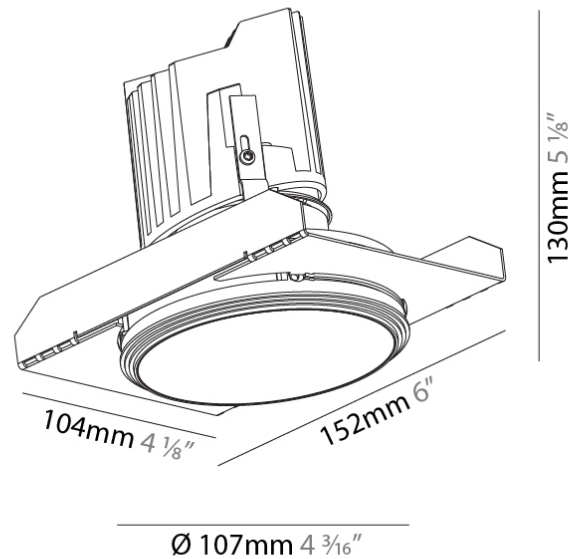

ELECTRICAL

Lamp Type: LED (Zhaga Standard)
Input Wattage (W): 13
Total Output Wattage (W): 11.8
Dimming: Tri-Mode (Non-Dimming and Phase Dimming (120Vac only) and 0-10V Dimming)
Driver Included: No
Driver Location: Recessed Housing
Driver Type: Constant Current - Universal
Driver Class: Class 2
Housing: See components
Input Voltage (V): 120 - 277
Constant Current (MA): 350

LED

Number of LEDs: 1
Color Temperature (°K): 2700 / 3000 / 3500 / 4000
Max. Delivered Lumen (lm): 876 / 909 / 955 / 974
Nominal Lumen (lm): 1304 / 1352 / 1421 / 1450
CRI: >90 CRI
Efficiency (%): 87.9 / 88.4 / 87.9
Lamp Life (hrs): 50000
Upon Request: RGB-W Tunable White Special Color Temperature Special LED

OPTICAL

Reflector°: 18 / 42 / 60
Optic°: Lens Pack - No Lens / Linear Spread Lens / Honeycomb / Spread Lens
Upon Request: Special Beam Angles

RATINGS AND CERTIFICATIONS

382, F 416-247-9319, www.zaneen.com

Created by Zaneen Lighting for North American Standards. At the end of the existing Model #. For assistance on 'custom' specifications, contact zteam@zaneen.com. In a constant effort to supply the best product, we reserve the right to change specifications or materials without notice. The most recent specification sheets are found at zaneen.com

IP rating: IP20